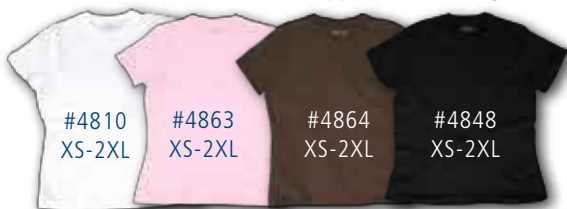

*Where 'Del Sol' appears on a design, a name drop can be applied in the same placement and font style.

#4810
XS-2XL

#4863
XS-2XL

#4864
XS-2XL

#4848
XS-2XL

#4410
XS-2XL

#1010
S - 4XL