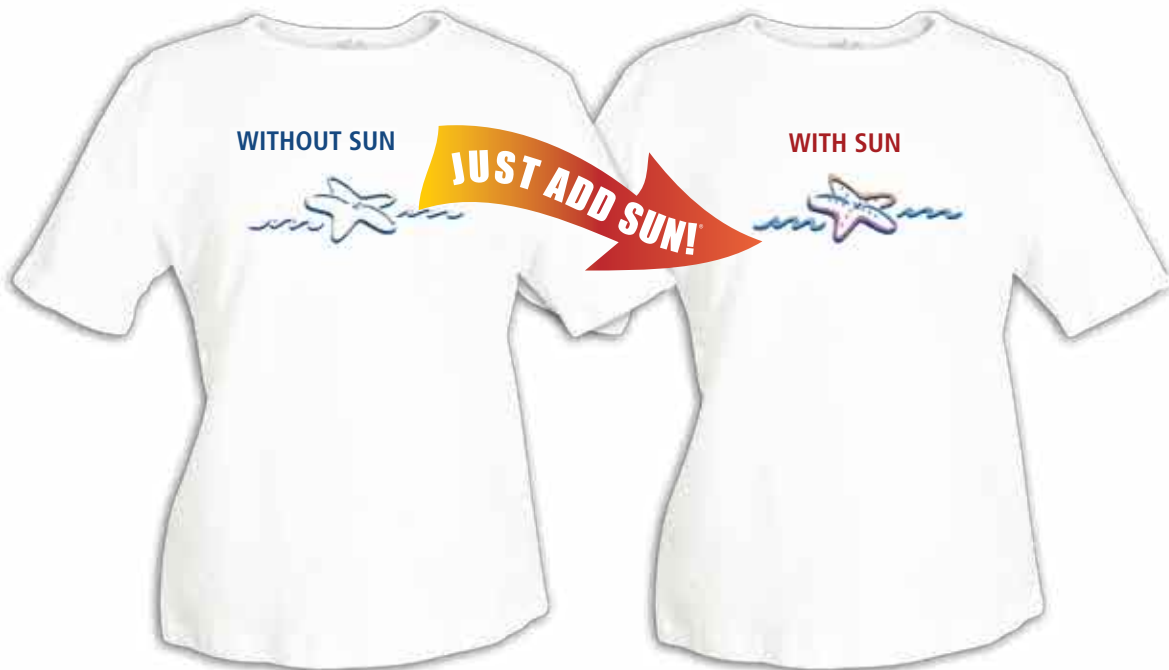

WOMEN'S EMBROIDERY

WITHOUT SUN

WITH SUN

Tropical Flower ..... Code: TPF
Available on Item#: 3010*, 3148*, 6185*
Available on Item#: 6710* (Left chest and sleeve)
MOQ: 6

WITHOUT SUN

WITH SUN

Turtle Embroidery ..... Code: TTE
Available on Item#: 3148*
MOQ: 6

WITHOUT SUN

WITH SUN

Whale ..... Code: WLE
Available on Item#: 3010*, 3148*
MOQ: 6

*Where 'Del Sol' appears on a design, a name drop can be applied in the same placement and font style.