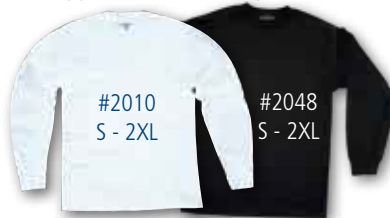

Salamanders. . . . . Code: SAL
Available on Item#: 1010*, 1210*, 2010*, 3010*
MOQ: 48

*Where 'Del Sol' appears on a design, a name drop can be applied in the same placement and font style.