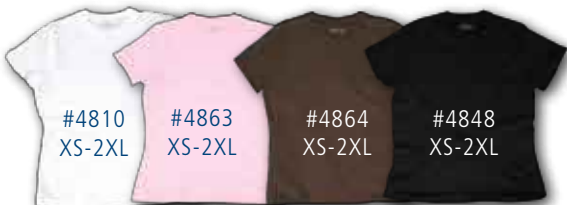

*Where 'Del Sol' appears on a design, a name drop can be applied in the same placement and font style.

#4810 XS-2XL   #4863 XS-2XL   #4864 XS-2XL   #4848 XS-2XL

#4410 XS-2XL

#1010 S - 4XL