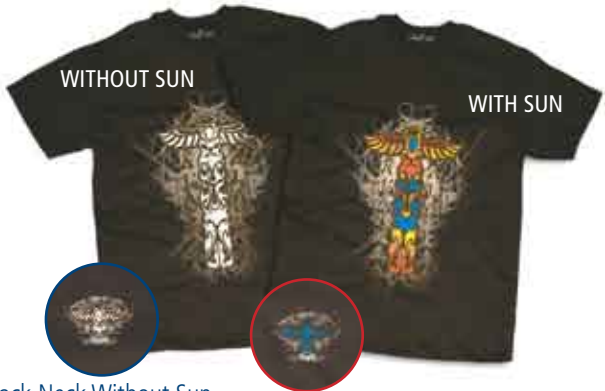

Tropical Palm (TRO) See Page 53

Iguanahavanuther (IGU) See Page 25

OUTDOOR
RECOMMENDED TOP 15 DESIGNS

Northern Lights (NOL) See Page 28, 50, 78

Alaska Icons (AKI) See Page 22, 44

Back Neck Without Sun Back Neck With Sun
Alaska Tribal Totem (ATT)..... See Page 23, 44