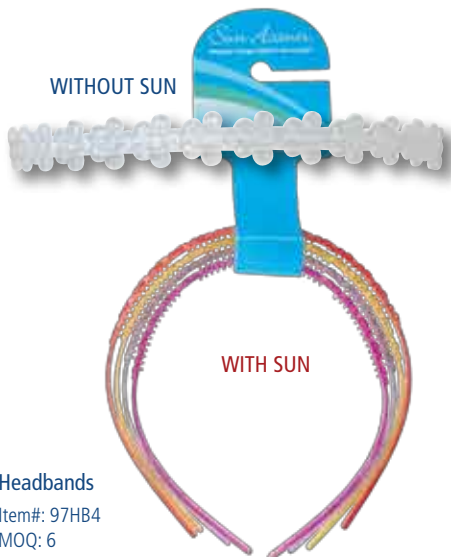

Headbands
Item#: 97HB4
MOQ: 6

WITH SUN