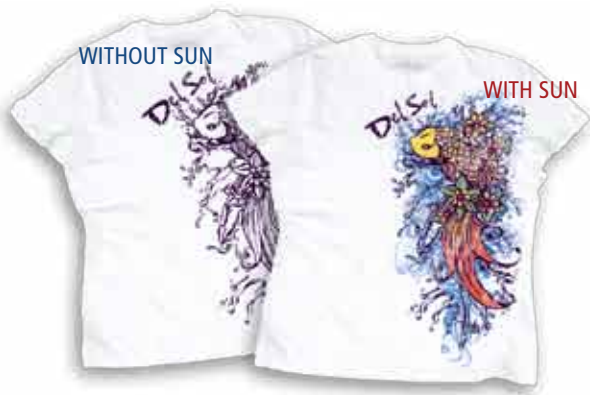

KID'S DESIGNS

Koi Fish .....Code: KOI
Available on Item#: 4710*, 4763*, SG10*
MOQ: 48