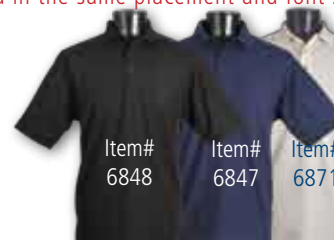

WITH SUN

*Where 'Del Sol' appears on a design, a name drop can be applied in the same placement and font style.

Item#
3010

Item#
3148

Item#
6148

Item#
6848

Item#
6847

Item#
6871