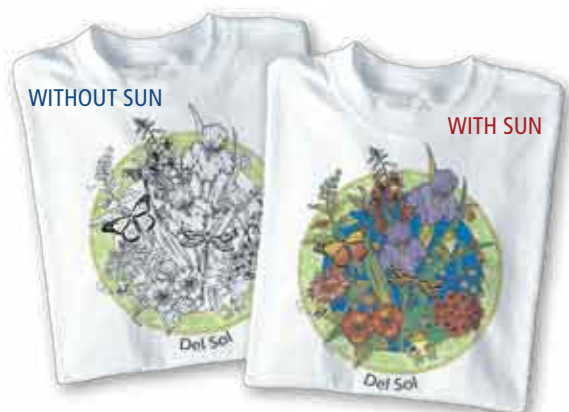

#4848
XS-2XL

#4410
XS-2XL

#1010
S-4XL

#2010
S-2XL

WOMEN'S DESIGNS

Flowers & Critters.....Code: FRC
 Available on Item#: 1010*, 1310*, 3210*, 4810*, 4863*, 4910*
 MOQ: 48

Forget Me Not.....Code: FMN
 Available on Item#: 1010*, 1310*, 3010*, 3210*, 4810*
 MOQ: 48