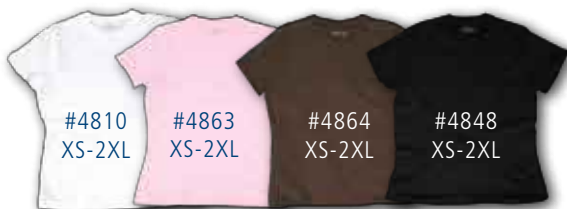

*Where 'Del Sol' appears on a design, a name drop can be applied in the same placement and font style.

#4810
XS-2XL

#4863
XS-2XL

#4864
XS-2XL

#4848
XS-2XL

#4410
XS-2XL

#1010
S - 4XL